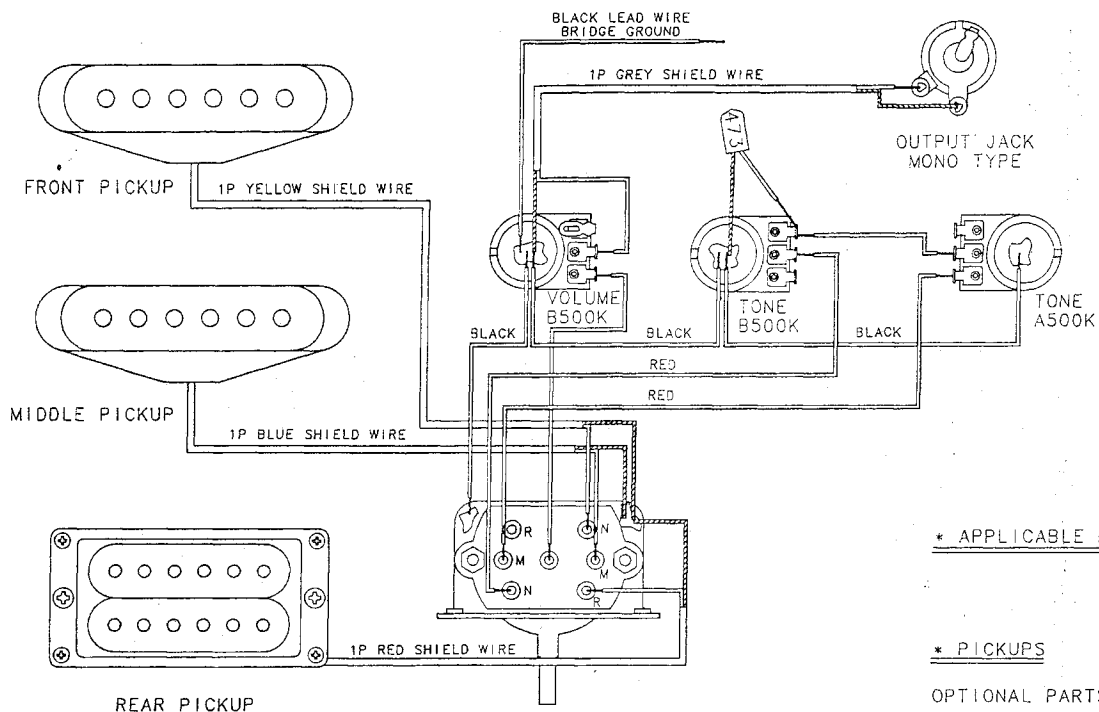

WASHBURN BT-9 WIRING DIAGRAM

5WAY LEVER S/W