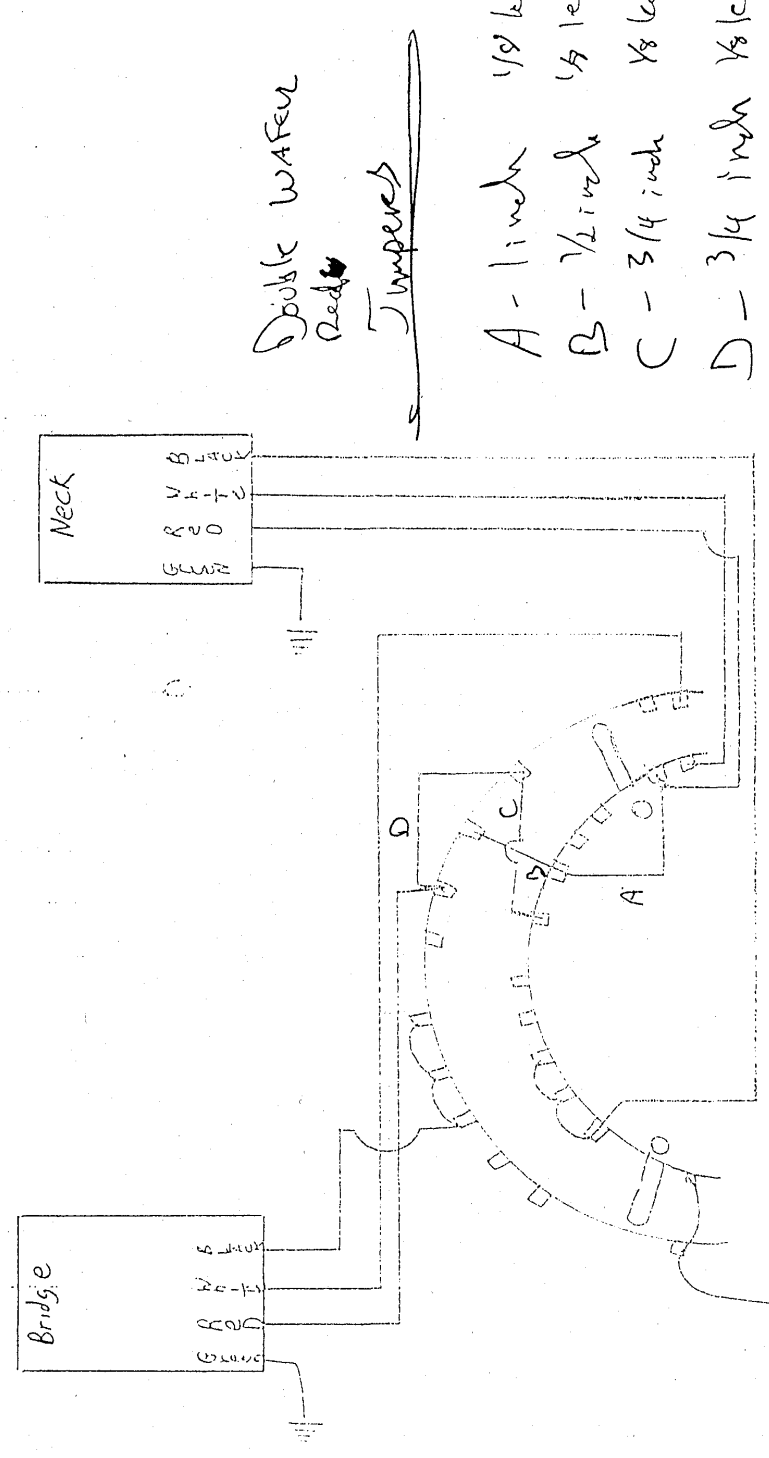

MG 102  
112  
122

\* Reference TO Ok  
Style Double WA

HOT  
(To volume pot)

Double wafer  
Red

Tampers

- A - 1 inch 1/8 lac
- B - 1/2 inch 1/8 lac
- C - 3/4 inch 1/8 lac
- D - 3/4 inch 1/8 lac