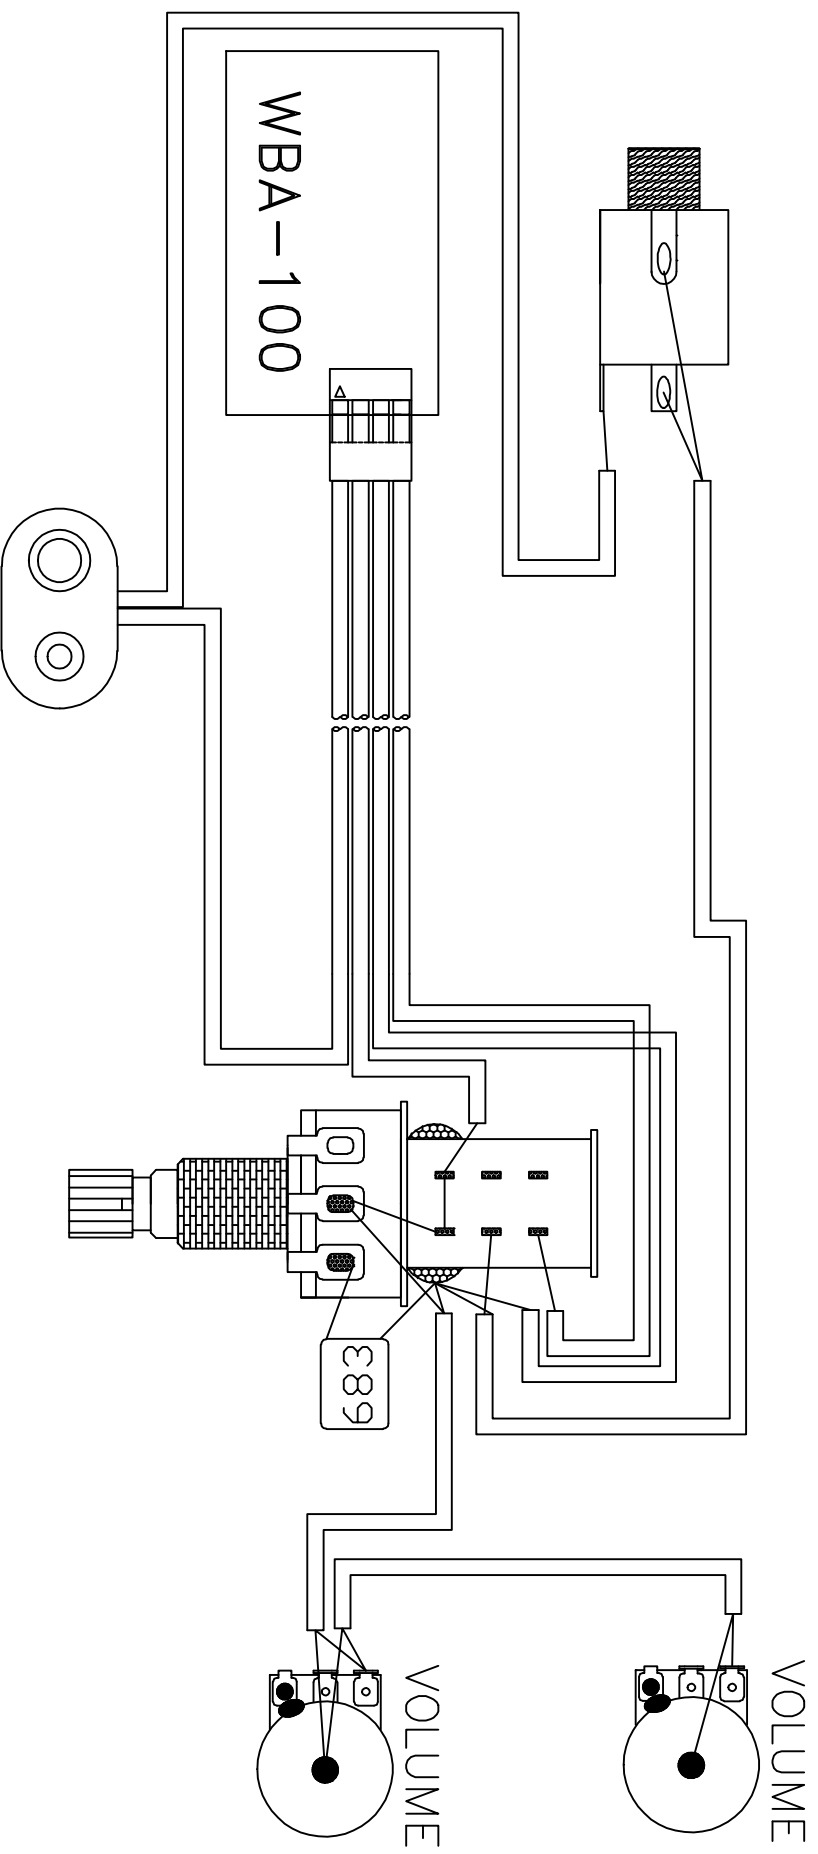

WBA--100--1

	SCALE :	DRAWN BY :	JOB NO :
	STANDARD : mm	7721	WBA-100-1
DATE : 07-12-05	CHECKED BY :	APPROVED BY :	
WOO JIN MANUFACTURING CO.KOREA	TITLE :	PRE APP	A4